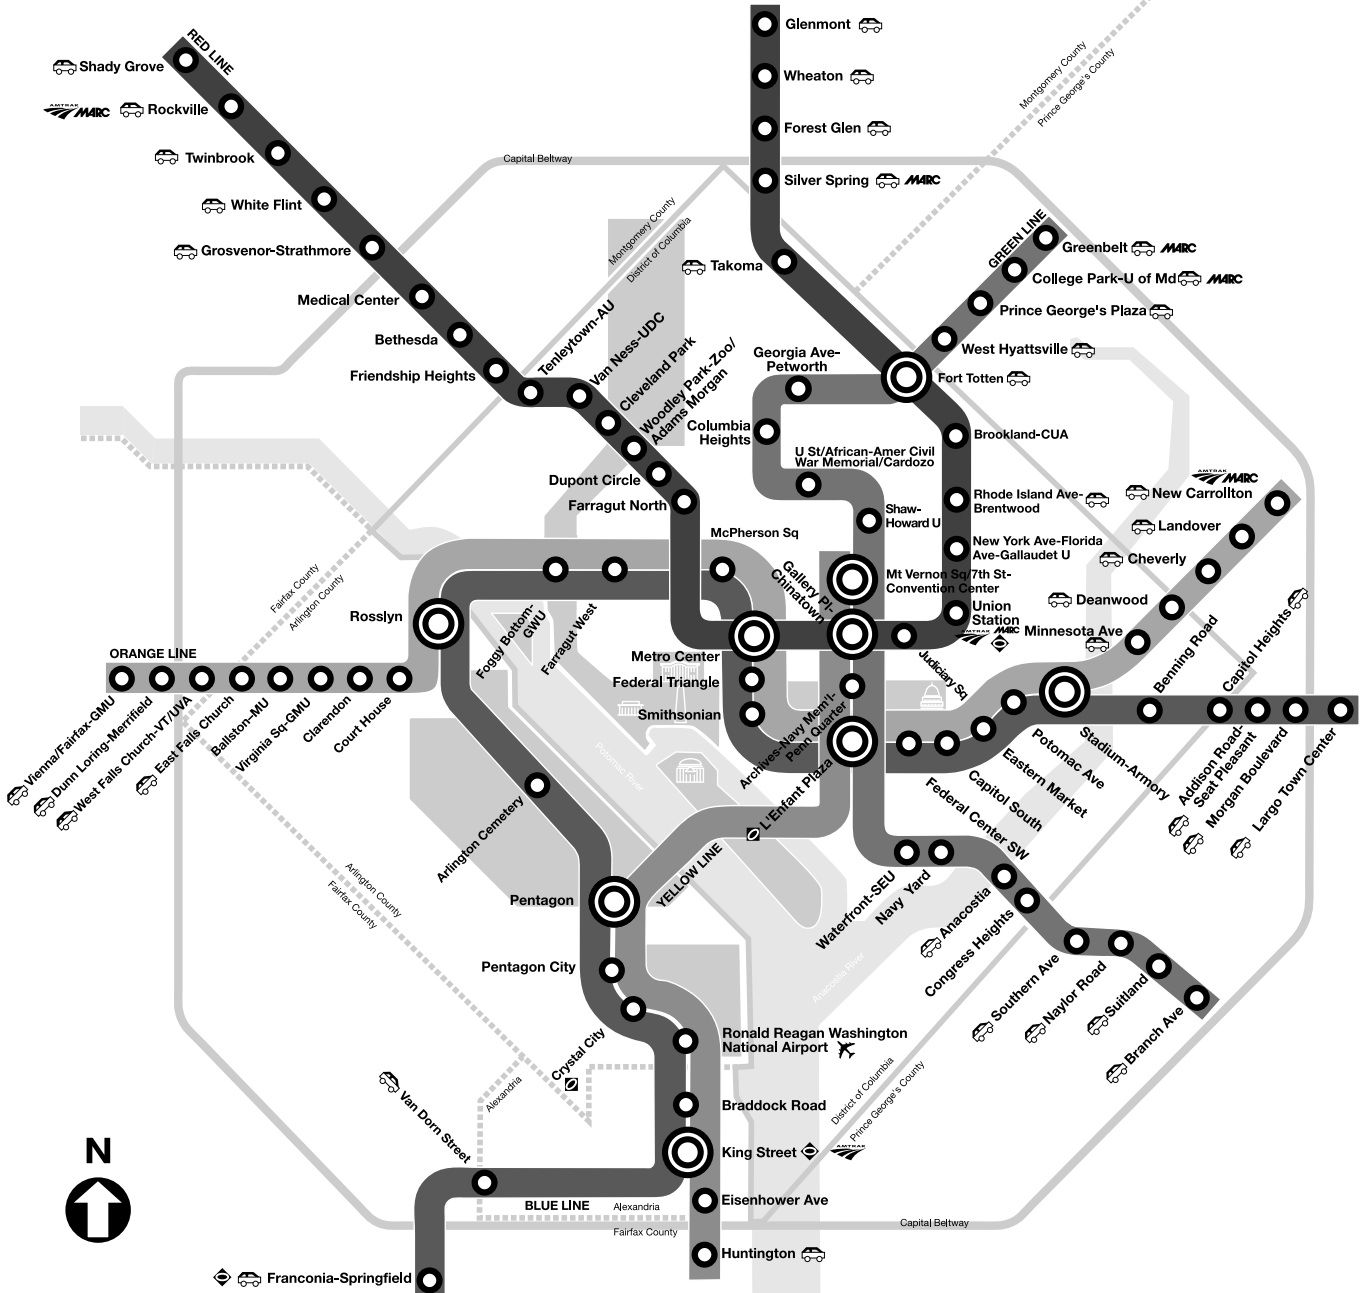

Metrorail Weekend Timetable

Legend

- Red Line • Glenmont to Shady Grove
- Orange Line • New Carrollton to Vienna/Fairfax-GMU
- Blue Line • Franconia-Springfield to Largo Town Center
- Green Line • Branch Avenue to Greenbelt
- Yellow Line • Huntington to Mt Vernon Sq/7th St-Convention Center

Station in Service Planned Station

Virginia Railway Express MRC

Commuter Rail Transfer Station

Parking

REV 01204

- No Smoking
- No Eating or Drinking
- No Animals (except service animals)
- No Audio or Video Devices (without earphones)
- No Litter or Spitting
- No Dangerous or Flammable Items